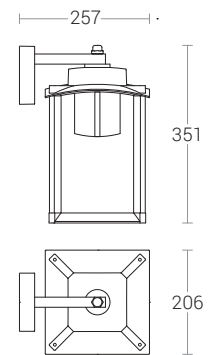

Optical Performance

Light Distribution	: Symmetrical

Note : It is our constant endeavor to upgrade the performance of our products. For the latest technical information, IES files and product updates please refer to the website at www.klite.in