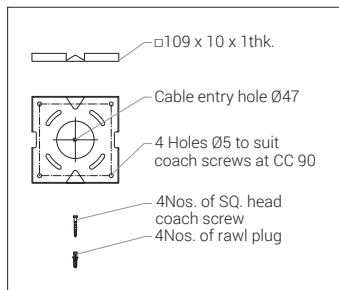

Optical Performance

Light Distribution	: Symmetrical

Note : It is our constant endeavor to upgrade the performance of our products. For the latest technical information, IES files and product updates please refer to the website at www.klite.in