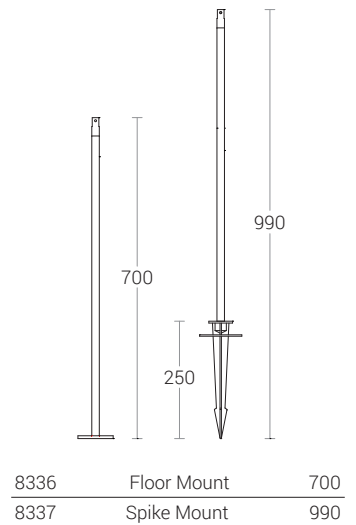

Product Description

- Luminaire made of pressure die cast aluminium alloy of high corrosion resistance and non corrosive stainless steel fasteners.
- Clear toughened glass.
- Mounting earth spike or die-cast aluminium bracket arrangement to facilitate easy installation at any desired location.
- Swivel range of 0°-90°.
- Luminaire supplied with 0.5 metre cable length and a IP67 connector.
- Silicone gasket.
- Prewired with GU10 holder and suitable for operation on 240V, 50Hz single phase ac supply.

HONEY COMB LOUVRE - GLARE CUT-OFF

The Internal louvre prevents a lateral glare from all directions up to 45°.

8333	Nebula Micro / Nebula Mini
8334	Nebula Midi
8335	Nebula

MOUNTING

TREE STRAP	
8275	1 metre

TREE STRAP CLAMP	
ID : 8343	

SPLIT VERSION

Height Adjustable

STANDARD VERSION

ORDERING GUIDE

Eg : 4266 (Nebula Mini) + 8349 (Spike Mount)

Bracket will not be added when you ordering with Floor Mount / Spike Mount

Suitable for

Nebula Micro / Nebula Mini / Nebula Midi

OPTICS

Nebula Nano / Micro
BA 8°/12°/24°/40°/60°/40°x11°

Nebula Mini / Nebula Midi / Nebula
15°/25°/40°