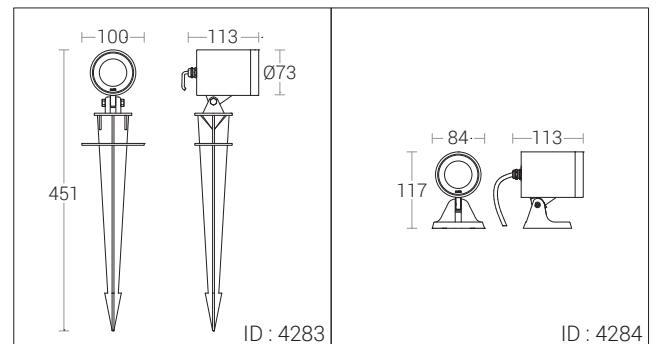

Product Description

- Luminaire made of pressure die cast aluminium alloy of high corrosion resistance and non corrosive stainless steel fasteners.
- Clear toughened glass.
- Mounting earth spike or die-cast aluminium bracket arrangement to facilitate easy installation at any desired location.
- Swivel range of 0°-90°.
- Luminaire supplied with 0.5 metre cable length and a IP67 connector.
- Silicone gasket.
- Prewired with GU10 holder and suitable for operation on 240V, 50Hz single phase ac supply.

Spill Control
Snoot

Honey Comb
Louvre

ID	Description	Wattage
4283	Spike	GU10 Holder
4284	Bracket	GU10 Holder

INSTALLATION OPTIONS

K-LITE

ACCESSORIES

ANTI-GLARE VISOR

8295	Nebula Micro	Ø45 x 58
8306	Nebula Mini	Ø55 x 64
8308	Nebula Midi	Ø76 x 76
8310	Nebula	Ø100 x 79

SPILL CONTROL SNOOT

8296	Nebula Micro	Ø45 x 75
8307	Nebula Mini	Ø55 x 85
8309	Nebula Midi	Ø76 x 100
8323	Nebula	Ø100 x 125

Push-on snoot for the lateral shielding of stray light. The cylindrical screen has a number of openings in it that allows water to flow out if it is fixed pointing upwards.