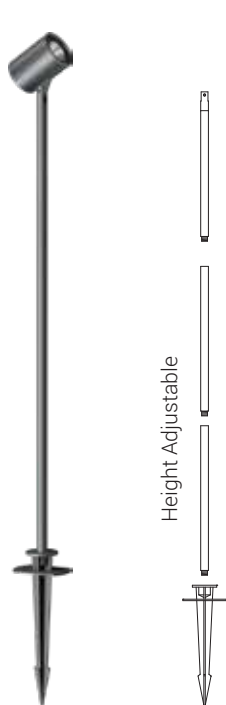

ACCESSORIES

ANTI-GLARE VISOR

8295	Nebula Micro	Ø45 x 58
8306	Nebula Mini	Ø55 x 64
8308	Nebula Midi	Ø76 x 76
8310	Nebula	Ø100 x 79

The Push-on visor can be installed by 360° and prevents lateral glare from one direction up to 45°. The cylindrical screen has a number of openings in it that allows water to flow out if it is fixed pointing upwards.

SPILL CONTROL SNOOT

8296	Nebula Micro	Ø45 x 75
8307	Nebula Mini	Ø55 x 85
8309	Nebula Midi	Ø76 x 100
8323	Nebula	Ø100 x 125

Push-on snoot for the lateral shielding of stray light. The cylindrical screen has a number of openings in it that allows water to flow out if it is fixed pointing upwards.

HONEY COMB LOUVRE - GLARE CUT-OFF

The Internal louvre prevents a lateral glare from all directions up to 45°.

8333	Nebula Micro / Nebula Mini
8334	Nebula Midi
8335	Nebula

MOUNTING

TREE STRAP	
8275	1 metre

TREE STRAP CLAMP	
ID : 8343	

SPLIT VERSION

Height Adjustable