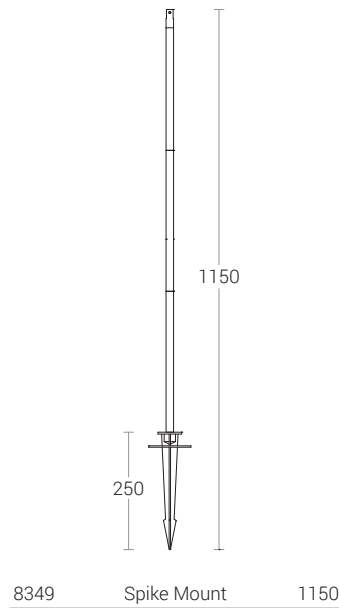

ACCESSORIES

ANTI-GLARE VISOR

8295	Nebula Micro	Ø45 x 58
8306	Nebula Mini	Ø55 x 64
8308	Nebula Midi	Ø76 x 76
8310	Nebula	Ø100 x 79

The Push-on visor can be installed by 360° and prevents lateral glare from one direction up to 45°. The cylindrical screen has a number of openings in it that allows water to flow out if it is fixed pointing upwards.

SPILL CONTROL SNOOT

8296	Nebula Micro	Ø45 x 75
8307	Nebula Mini	Ø55 x 85
8309	Nebula Midi	Ø76 x 100
8323	Nebula	Ø100 x 125

Push-on snoot for the lateral shielding of stray light. The cylindrical screen has a number of openings in it that allows water to flow out if it is fixed pointing upwards.

HONEY COMB LOUVRE - GLARE CUT-OFF

The Internal louvre prevents a lateral glare from all directions up to 45°.

8333	Nebula Micro / Nebula Mini
8334	Nebula Midi
8335	Nebula

MOUNTING

TREE STRAP	
8275	1 metre

TREE STRAP CLAMP	
ID : 8343	

SPLIT VERSION

Height Adjustable

STANDARD VERSION

ORDERING GUIDE

Eg : 4266 (Nebula Mini) + 8349 (Spike Mount)

Bracket will not be added when you ordering with Floor Mount / Spike Mount

Suitable for

Nebula Micro / Nebula Mini / Nebula Midi

OPTICS

Nebula Nano / Micro
BA 8°/12°/24°/40°/60°/40°x11°

Nebula Mini / Nebula Midi / Nebula
15°/25°/40°