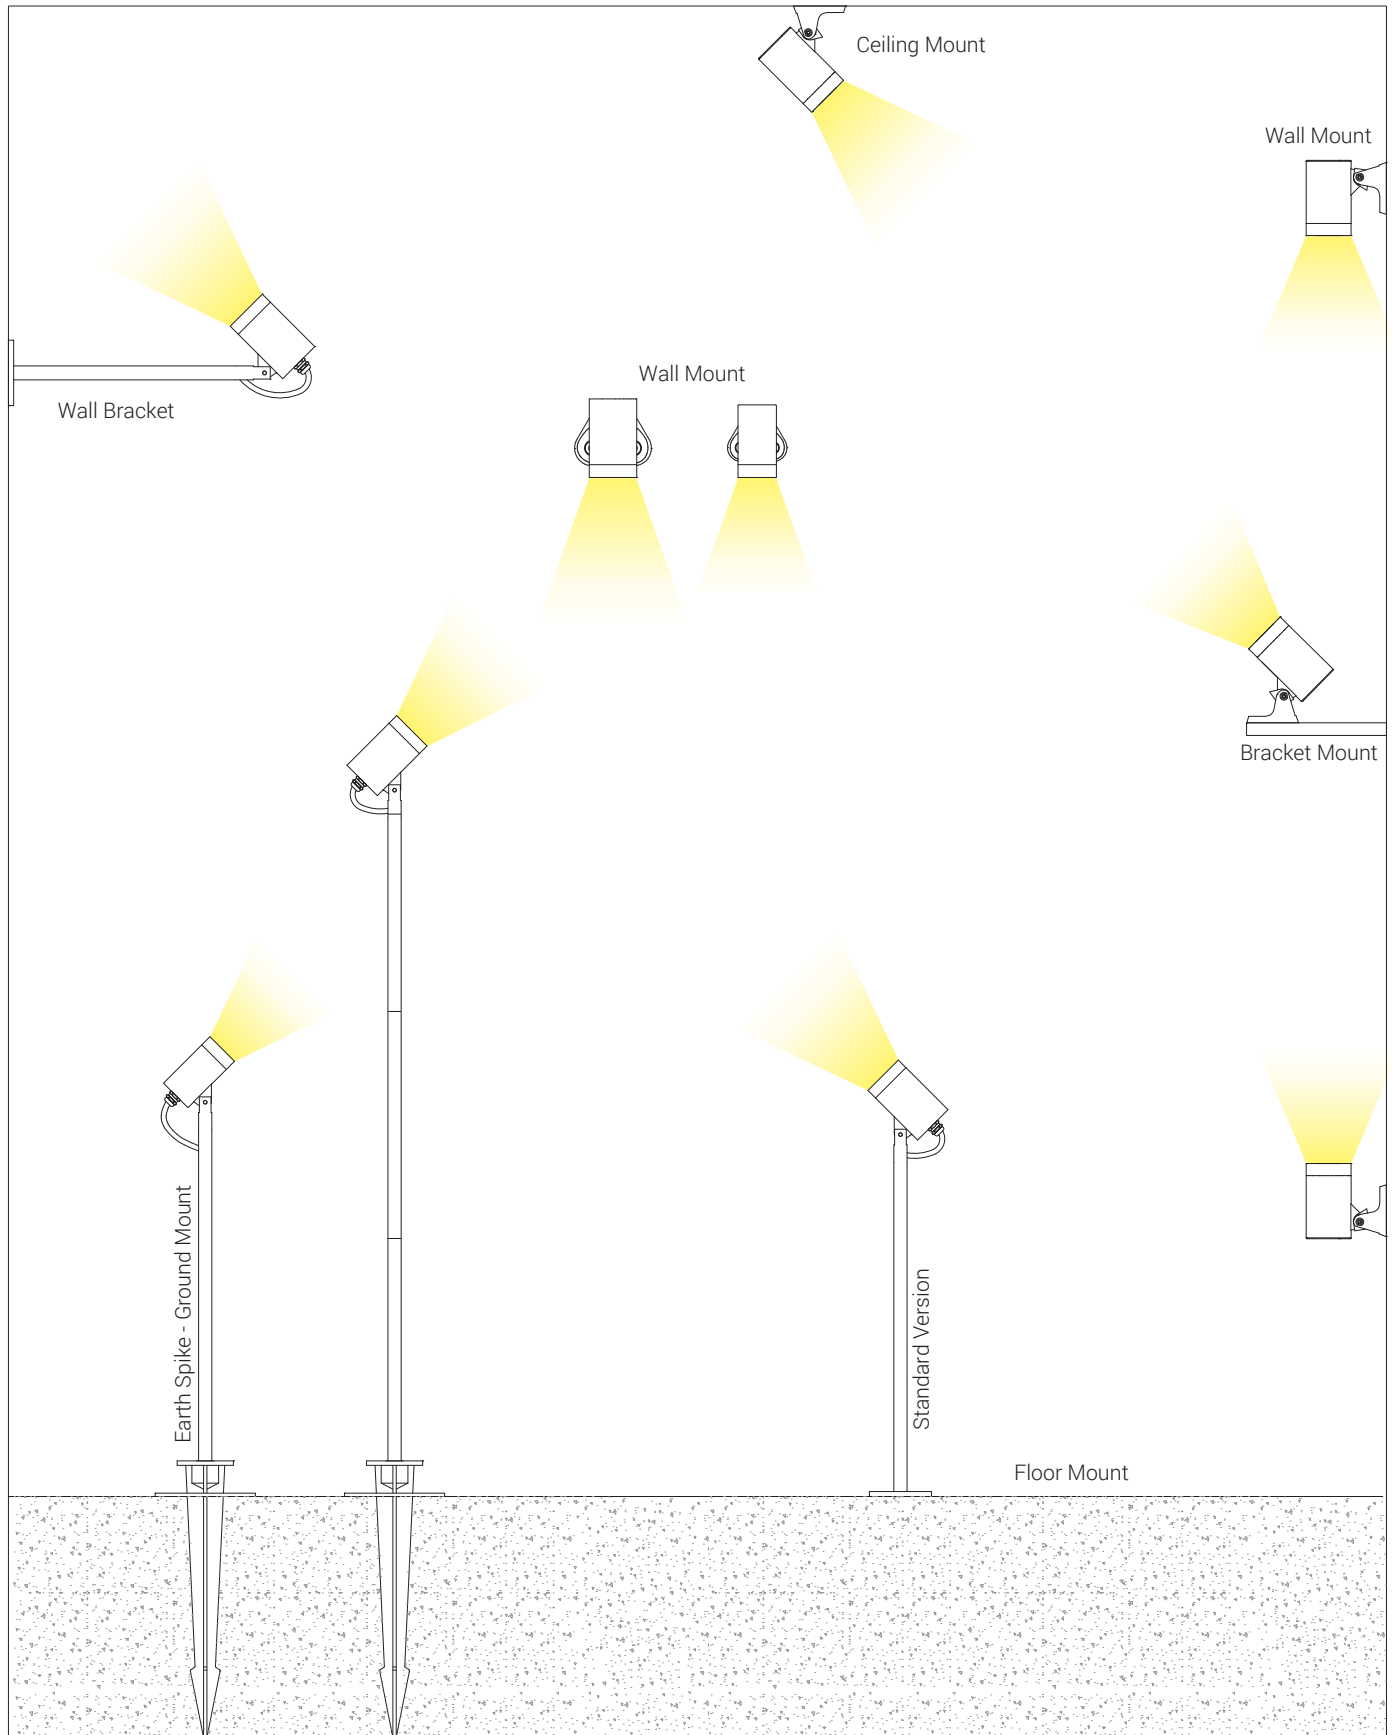

Product Description

- Luminaire made of pressure die cast aluminium alloy of high corrosion resistance and non corrosive stainless steel fasteners.
- Clear toughened glass.
- Mounting earth spike or die-cast aluminium bracket arrangement to facilitate easy installation at any desired location.
- Swivel range of 0°-90°.
- Luminaire supplied with 0.5 metre cable length and a IP67 connector.
- Silicone gasket.
- Prewired with GU10 holder and suitable for operation on 240V, 50Hz single phase ac supply.

Spill Control
Snoot

Honey Comb
Louvre

ID	Description	Wattage
4283	Spike	GU10 Holder
4284	Bracket	GU10 Holder

INSTALLATION OPTIONS

K-LITE

ACCESSORIES

ANTI-GLARE VISOR

8295	Nebula Micro	Ø45 x 58
8306	Nebula Mini	Ø55 x 64
8308	Nebula Midi	Ø76 x 76
8310	Nebula	Ø100 x 79

The Push-on visor can be installed by 360° and prevents lateral glare from one direction up to 45°. The cylindrical screen has a number of openings in it that allows water to flow out if it is fixed pointing upwards.

SPILL CONTROL SNOOT

8296	Nebula Micro	Ø45 x 75
8307	Nebula Mini	Ø55 x 85
8309	Nebula Midi	Ø76 x 100
8323	Nebula	Ø100 x 125

Push-on snoot for the lateral shielding of stray light. The cylindrical screen has a number of openings in it that allows water to flow out if it is fixed pointing upwards.