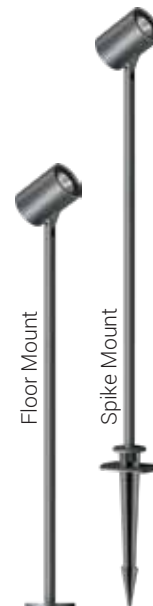

Product Description

- Luminaire made of pressure die cast aluminium alloy of high corrosion resistance and non corrosive stainless steel fasteners.
- Clear toughened glass.
- Mounting earth spike or die-cast aluminium bracket arrangement to facilitate easy installation at any desired location.
- Swivel range of 0°-90°.
- Luminaire supplied with 0.5 metre cable length and a IP67 connector.
- Silicone gasket.
- Prewired with GU10 holder and suitable for operation on 240V, 50Hz single phase ac supply.

The Push-on visor can be installed by 360° and prevents lateral glare from one direction up to 45°. The cylindrical screen has a number of openings in it that allows water to flow out if it is fixed pointing upwards.

TREE STRAP CLAMP	
ID : 8343	

SPLIT VERSION

Height Adjustable

STANDARD VERSION

ORDERING GUIDE

Eg : 4266 (Nebula Mini) + 8349 (Spike Mount)

Bracket will not be added when you ordering with Floor Mount / Spike Mount

Suitable for

Nebula Micro / Nebula Mini / Nebula Midi

OPTICS

Nebula Nano / Micro
BA 8°/12°/24°/40°/60°/40°x11°

Nebula Mini / Nebula Midi / Nebula
15°/25°/40°