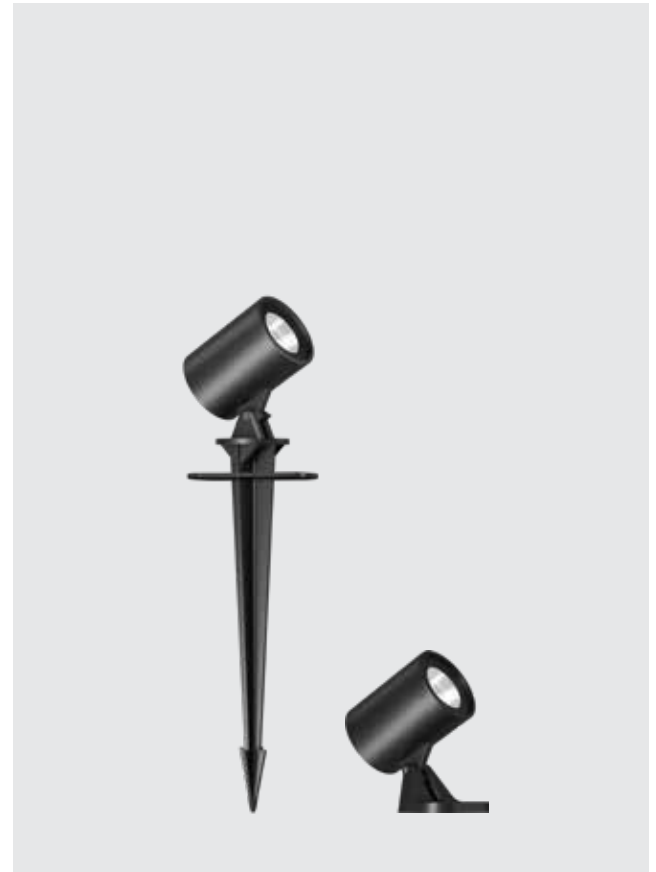

ID	Description	Wattage
4283	Spike	GU10 Holder
4284	Bracket	GU10 Holder