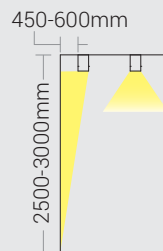

Dimension in mm