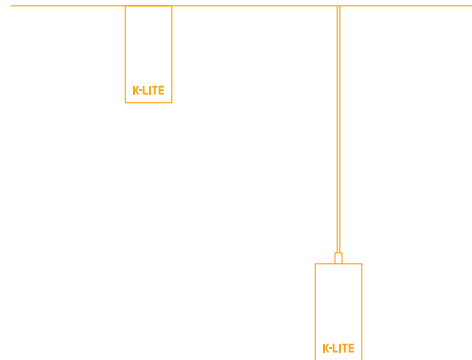

Open Source

EVO

Stylish Design Multiple Applications

Evo convinces by its high efficiency and low glare optics whichl keeping a compact design. It can be mounted as a pendant or surface solution. Luminaire offering homogeneous illumination with wide or narrow light distributions.

K-LITE

EVO

Power : Upto 20W Upto 40W Upto 80W
 Length: 612mm 1212mm 2412mm

Features

- Nichia LED's
- CRI Ra>80 (>90 On Request)
- SDCM ≤ 3
- L70 / B10 @ 60,000 Hrs
- Standard suspension kit 1M

Options

- CCT : 3000K / 4000K / 5700K or TW 2700K to 5700K
- Driver options

Optical

Efficiency	: >90%
Tilt	: Fixed
Beam Angle	: 12°, 20°, 34°, 48°, 60°, Wall Wash
Diffuser/Lens Material	: Polycarbonate
Secondary Reflector	: Vacuum Metalized Chrome Finish
UGR	: <12

Physical

Body	: Extruded Aluminium with Die-cast Endcaps
Mounting	: Surface / Pendant
Finish	: Black(RAL9005) White(RAL9016) Grey (RAL 9006)

Surface - Wall Wash

ID	Wattage	Dimension (mm)
2822	Upto 20W	612 x 36 x 75
2823	Upto 40W	1212 x 36 x 75
2824	Upto 80W	2412 x 36 x 75

Pendant - Direct-Indirect

ID	Wattage	Dimension (mm)
3452	Upto 20W & 8W	612 x 36 x 75
3522	Upto 40W & 15W	1212 x 36 x 75
3523	Upto 80W & 30W	2412 x 36 x 75