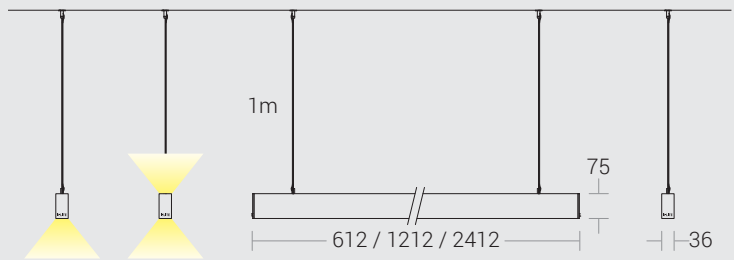

L2: Vaccum Metalized Chrome Finish, UGR <12

Beam Angle

Accessories

Canopy Kit for Dimmable options

Dimension in mm

Housing Colour

Extruded aluminium with powder coated finish in
 RAL9005 Black fine texture | RAL9016 White fine texture |
 RAL9006 Grey fine texture

Optical

Efficiency	: >90%
Tilt	: Fixed
Beam Angle	: 12°, 20°, 34°, 48°, 60°, Wall Wash
Diffuser/Lens Material	: Polycarbonate
Secondary Reflector	: Vacuum Metalized Chrome Finish
UGR	: <12

Physical

Body	: Extruded Aluminium with Die-cast Endcaps
Mounting	: Surface / Pendant
Finish	: Black(RAL9005) White(RAL9016) Grey (RAL 9006)

Pendant - Wall Wash

ID	Wattage	Dimension (mm)
2825	Upto 20W	612 x 36 x 75
2826	Upto 40W	1212 x 36 x 75
2827	Upto 80W	2412 x 36 x 75

Surface

ID	Wattage	Dimension (mm)
3457	Upto 20W	612 x 36 x 75
3524	Upto 40W	1212 x 36 x 75
3525	Upto 80W	2412 x 36 x 75

Surface - Wall Wash

ID	Wattage	Dimension (mm)
2822	Upto 20W	612 x 36 x 75
2823	Upto 40W	1212 x 36 x 75
2824	Upto 80W	2412 x 36 x 75

Pendant - Direct-Indirect

ID	Wattage	Dimension (mm)
3452	Upto 20W & 8W	612 x 36 x 75
3522	Upto 40W & 15W	1212 x 36 x 75
3523	Upto 80W & 30W	2412 x 36 x 75