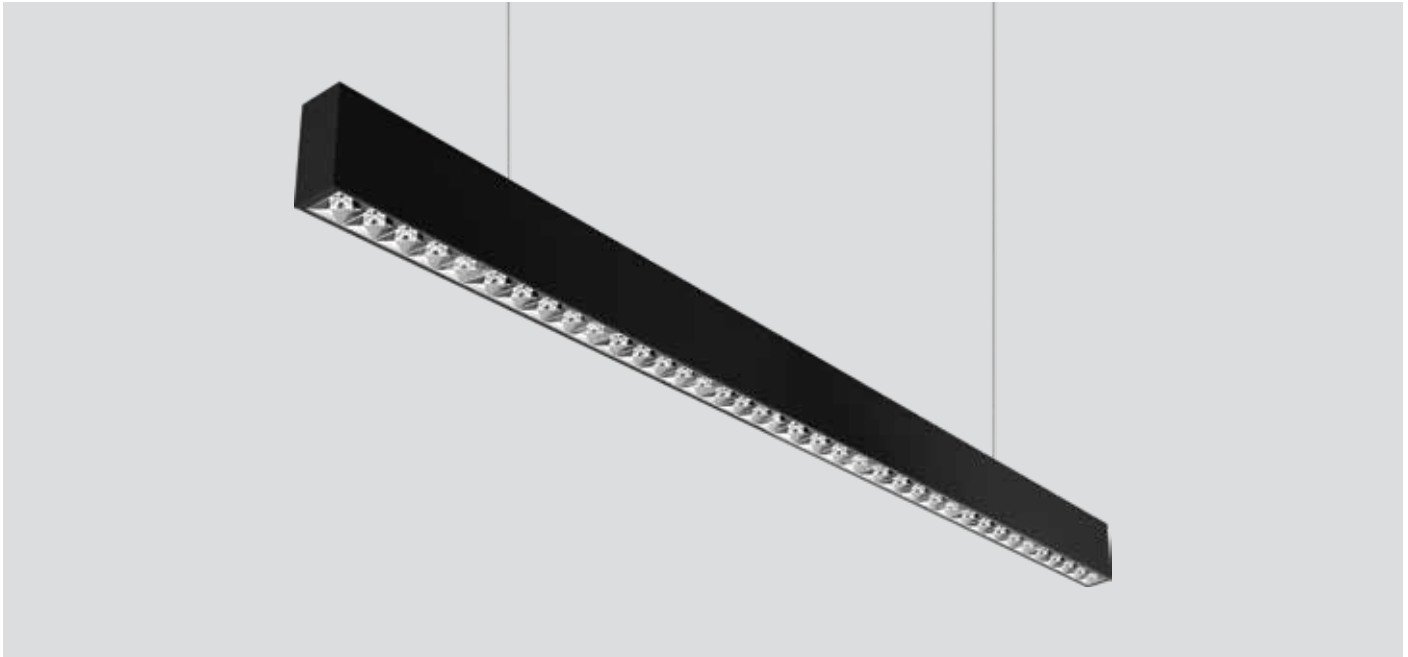

Technical Specifications

General

Driver	: Constant Current
Input Voltage	: 220-240Vac
Operating Temperature	: -15°C~+50°C

Light Source

Light Source	: Nichia
CRI (Ra)	: >80 (>90 On Request)
LED Colour Temperature	: 3000K / 4000K / 5700K

Optical

Efficiency	: >90%
Tilt	: Fixed
Beam Angle	: 12°, 20°, 34°, 48°, 60°, Wall Wash
Diffuser/Lens Material	: Polycarbonate
Secondary Reflector	: Vacuum Metalized Chrome Finish
UGR	: <12

Physical

Body	: Extruded Aluminium with Die-cast Endcaps
Mounting	: Surface / Pendant
Finish	: Black(RAL9005) White(RAL9016) Grey (RAL 9006)

Driver

Power Supply	: Integral
Power Factor	: >0.90
THD	: <10%
Surge Protection	: 3KV
Efficiency	: >85%

Ordering Guide

Pendant - Direct

ID	Wattage	Dimension (mm)
3469	Upto 20W	612 x 36 x 75
3520	Upto 40W	1212 x 36 x 75
3521	Upto 80W	2412 x 36 x 75

Pendant - Wall Wash

ID	Wattage	Dimension (mm)
2825	Upto 20W	612 x 36 x 75
2826	Upto 40W	1212 x 36 x 75
2827	Upto 80W	2412 x 36 x 75

Surface

ID	Wattage	Dimension (mm)
3457	Upto 20W	612 x 36 x 75
3524	Upto 40W	1212 x 36 x 75
3525	Upto 80W	2412 x 36 x 75

Surface - Wall Wash

ID	Wattage	Dimension (mm)
2822	Upto 20W	612 x 36 x 75
2823	Upto 40W	1212 x 36 x 75
2824	Upto 80W	2412 x 36 x 75

Pendant - Direct-Indirect

ID	Wattage	Dimension (mm)
3452	Upto 20W & 8W	612 x 36 x 75
3522	Upto 40W & 15W	1212 x 36 x 75
3523	Upto 80W & 30W	2412 x 36 x 75