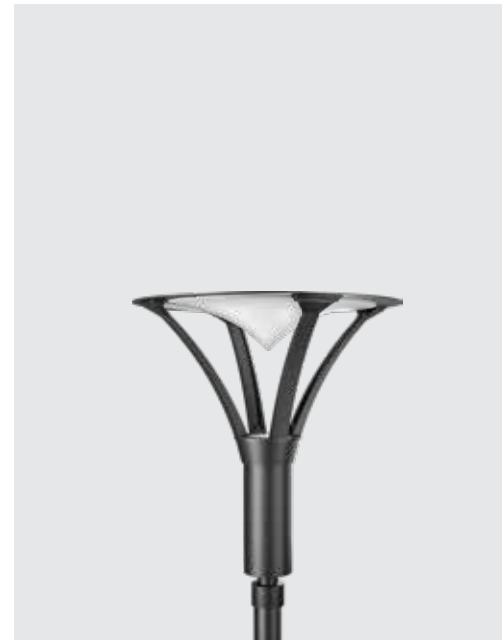

Aesthetically designed sturdy construction ensures a long life against all weather condition, maintaining initial performances through the lifetime of the installation. Low glare indirect post top luminaire designed for symmetrical light distribution.

Product Description

- Die cast aluminium spigot base integrated with extruded aluminium pipe and a collar.
- Reflector system made of spun aluminium white powder coated for high reflection and cast aluminium supporting brackets.
- The lamp along with control gear is housed inside and covered with a toughened glass diffuser at the top portion of extruded aluminium tube and the bottom portion attached to a mounting base.
- Suitable for mounting on 101mm OD pipe.
- Cable entries for through-wiring of mains supply cable.
- Integral constant current power supply
- Prewired with LED driver and suitable for operating on 240V, 50Hz single phase ac supply.
- Ordering guide : KL-4925-CCT (Colour Temperature)
- Available CCT : 3000K, 4000K, 5700K

Area of Application

Illuminating parks, Gardens, Commercial complex, Residential roadways, Walkways, Streetscapes & office complex.

Available Finish

Pure polyester powder coated

- Graphite grey
- Anthracite grey
- Jet black

Physical

Body	: Die Cast Aluminium with Extruded Aluminium Pipe
Diffuser	: Toughened Clear Glass
Mounting	: Suitable for Ø101mm OD Pipe
Finish	: Powder Coated Graphite Grey / Jet Black Anthracite Grey

Optical Performance