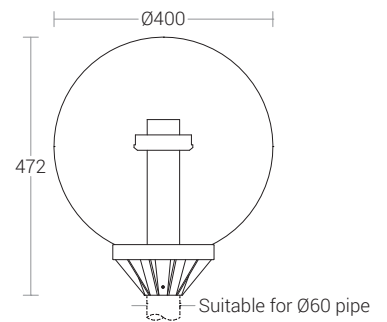

Optical Performance

Light Distribution	: Symmetrical