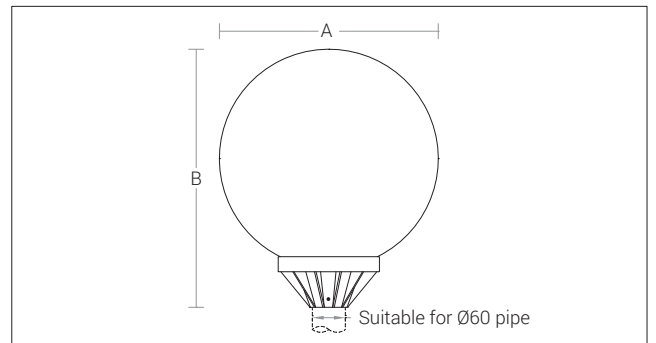

An elegant and efficient lantern with clear diffuser provide a unique, comfortable light choice with symmetrical light distribution. Aesthetically designed sturdy construction ensures a long life against all weather condition, maintaining initial performances through the lifetime of the installation.

Product Description

- Lamp compartment encased in single moulded spherical clear PMMA dome.
- Die cast aluminium spigot base with aluminium alloy of low copper content for effective corrosion resistance.
- Turn type polycarbonate locking system for easy maintenance.
- Suitable for mounting on 60mm OD pipe.
- Cable entries for through-wiring of mains supply cable
- Prewired with E27 holder and suitable for operating on 240V, 50Hz single phase ac supply.

Product Benefits

- Elegance, Functionality.
- Moisture proof, insect free.
- The diffuser contributes to the creation of ambiance and to visual comfort by reducing glare.
- Low maintenance cost.

Area of Application

Illuminating parks, Gardens, commercial complex, Pathways in residential buildings & office complex.

Available Finish

Pure polyester powder coated

- Graphite grey
- Anthracite grey
- Jet black

ID	Wattage	A	B
4904	E27 Clear	Ø400	472