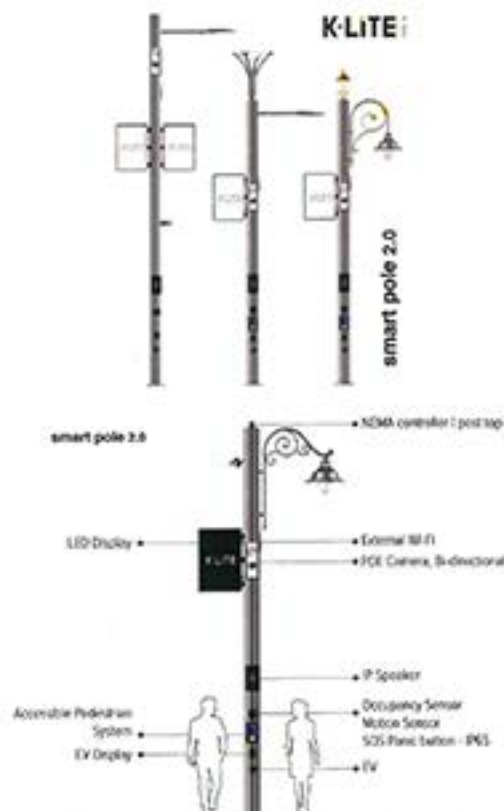

ARCHITECTURE+DESIGN

A N I N D I A N J O U R N A L O F A R C H I T E C T U R E

SPECIAL FEATURE

TOWARDS A BRIGHT FUTURE

K-Lite's smart city poles are an ideal solution for city planners to address challenges of digital connectivity, environmental sustainability and energy efficiency

In the fast-paced urban life, the concept of smart cities has become an innovative approach to addressing the interconnected challenges of digital connectivity, environmental sustainability and energy efficiency. With over half of the global population dwelling in urban centers, the evolution towards smarter, more efficient urban environments has become imperative. At the heart of this evolution lies the convergence of Internet of Things (IoT) technology and urban infrastructure. Imagine a cityscape where lampposts are not merely sources of illumination, but hubs of connectivity and intelligence. This vision comes to fruition with the advent of smart city poles – a transformative solution by K-Lite that integrates sensor

networks and wireless communication into the fabric of urban lighting infrastructure. Smart city poles embody versatility and integration, serving as multifunctional service platforms tailored to the diverse needs of modern urban life. From traffic management to environmental monitoring, from public safety to electric vehicle charging, these poles stand at the forefront of urban innovation. K-Lite's smart city poles, or as they're aptly named, Intelligent Poles are designed with modularity in mind. These poles boast a range of customisable features to adapt to the evolving needs of smart cities. The hallmark of K-Lite's Intelligent Pole lies in its flexibility. Comprising a main pole with the capacity to accommodate

one to five modular units, these poles offer a myriad of configurations to suit specific requirements. Whether it's integrating additional sensors, expanding connectivity options, or enhancing functionality, the modular design of these poles ensures adaptability and scalability. From a single cohesive unit to a dynamic combination of modules, the smart city pole is a versatile solution for urban planners and city administrators alike. With K-Lite's Intelligent Poles, the blueprint for smarter, more connected cities takes shape, promising a future where urban landscapes not only illuminate streets but also illuminate possibilities.

Website: www.klite.in