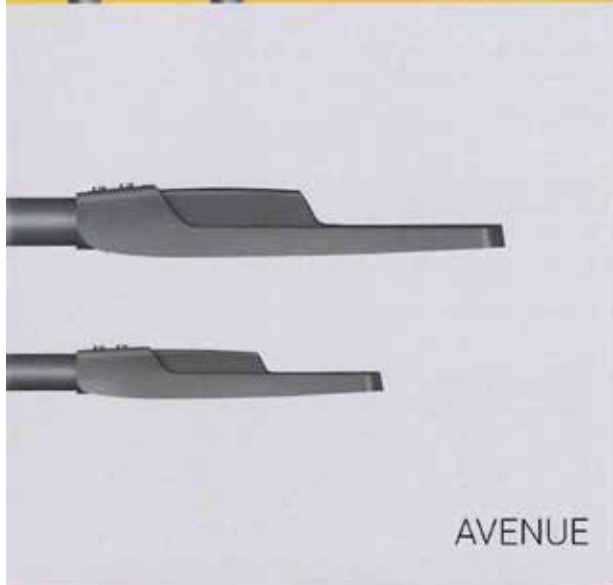

WACO PRO

AVENUE

RAY

K-LITE STREET LIGHTING

CONICAL SERIES

K-LITE INDUSTRIES

D-10, Ambattur Industrial Estate, Chennai - 600 058. T : 48591800, 48581950.
M : 95000 79797, 95000 85511 E : info@klite.in, W : www.klite.in