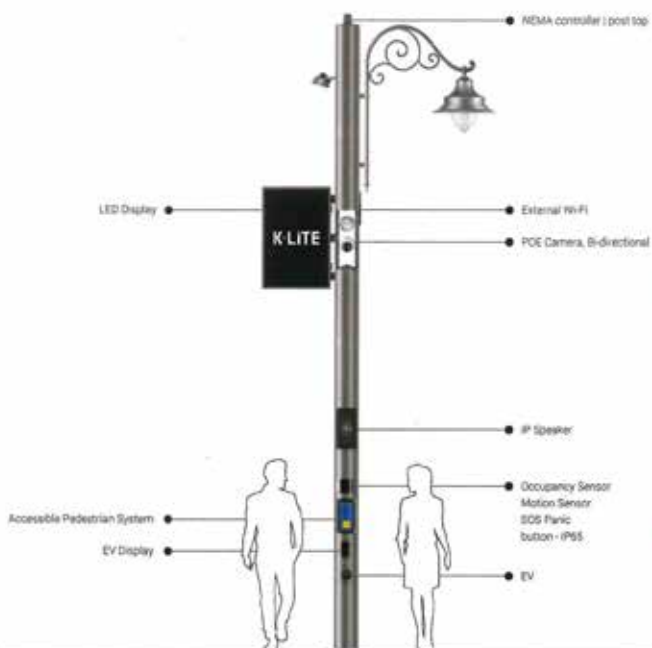

BUILDING & CONSTRUCTION

INDIA'S best Magazine for Building, Construction & Infrastructure Industry

UPDATE

LIGHTING PRODUCTS

www.buildconmedia.in

Smart Pole 2.0

The concept of smart cities came into being as a consequential development to internet of things (IoT), digital connectivity, global warming and the compelling necessities for energy saving. More than 50% of the world's population lives in cities. A city environment, with a closely knit street light network became a natural choice for a smart city concept, hosting sensor networks and wireless communications for traffic control, smart parking, noise

Ms. Sharmila Kumbhat
Director,
K-Lite Industries

and air quality monitoring, incident detection, and more. Smart city lights are not stand alone system. They have to be integrated with other systems under what is known as Internet of Things (IoT). Hence the chosen smart city light poles should be able to accommodate a full range of lighting controls compatible to remote control and integral with suitable sensors for the respective application.

In fact, the smart city pole is going to be a service platform for various services for Network redundancy, application areas such as mobile connectivity (WLAN), traffic control, security camera (CCTV), information transfer, public announcement with loud speakers, smart parking, environmental monitoring and even the electric charger for electric cars etc., K-Lite proudly announces the introduction of smart city poles (Intelligent poles) with its modular solution, to cater to the above needs in the upcoming smart cities with the salient features as below:

Salient Feature of Smart City Pole

One main pole with one to five modules. Smart column is a multitude of combinations. With flexible modules, the smart column is very handy and flexible for add-on. Choose your combination, add the module, connect them together and the smart column is ready to meet your requirement.