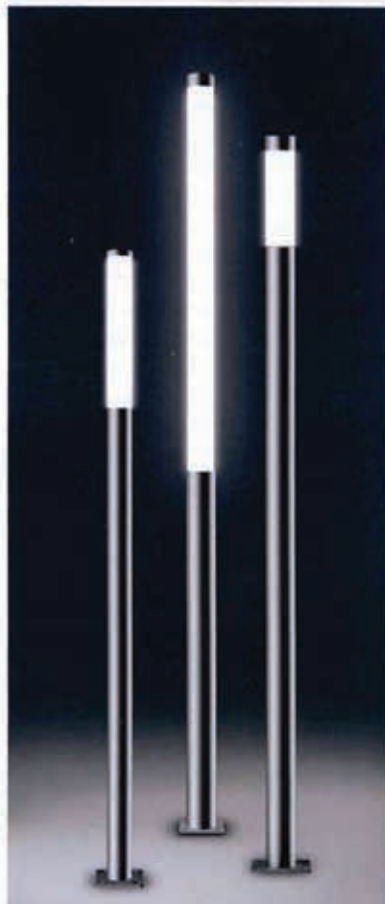

ELECTRICAL MIRROR

An Outlook of The Electrical & Power Industry

www.electricalmirror.net

Product Info

K-LITE Introduces LED Landscape – Redefined **K-LITE**

The Essence of lighting is one of the most important things in our lives.

At K-Lite we are passionate about creating a distinctive atmosphere that improves the quality of life in the cities and towns by exploring the many potential facets of lighting that supports the well being and safety of all.

Founded in 1977 in India, K-Lite has grown to be the leading manufacturer of outdoor luminaires and decorative poles. K-Lite's proven performance in the landscape segment is because of its ability to stylishly convey the identity of a space with a blend of efficiency and modularity to maximise the visual comfort that is best suited to each specific space.

Our Landscape range includes :

Linear Wall Washer, Up-Down Lighters, LED Strips/Neon flex, Promenade Lighting, Bollards, Under Water Lighting, Post top luminaires, Bulk Heads, Path finders, IP67 Linear Profiles, Polar lighting and newly added series of Facade Lighting.