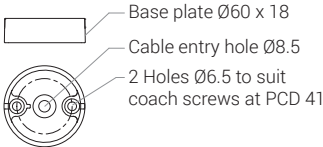

K-LITE

2 Nos. of SQ. head coach screw

2 Nos. of rawl plug

M54