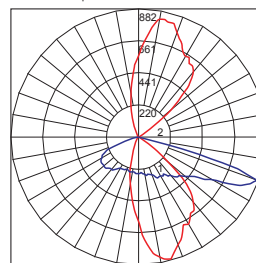

Note :

1. Luminous flux and power consumption measurement allowance is $\pm 10\%$.
2. CRI allowance is ± 5 .

TYPE III - Available in Vertical only

Photometric Data

Polar Graph

Luminaire Classification System Graph

ISO Foot Candle Lines Of Horizontal Illuminance

Coefficient Of Utilization

Sleek Polar Lighting Solutions

ID	Arms	Wattage	Height	Arm Length
KP-4793	Single Arm	1 x 24W LED	3000	600
KP-4794	Double Arm	2 x 24W LED	3000	1200
KP-4795	L Arm	1 x 24W LED	3000	600
KP-4796	V Arm	2 x 24W LED	4000	850
KP-4797	Square Arm	2 x 24W LED	4000	850
KP-4811	Sabina-Dual Arm	2 x 24W LED	3660	1300
KP-4812	Sophia-Dual Arm	2 x 24W LED	3660	1020
KP-4813	Cecile-Asymmetrical Arm	2 x 24W LED	3660	1200
KP-4816	Risha-Single Arm	1 x 24W LED	3660	530
KP-4817	Risha-Dual Arm	2 x 24W LED	3660	1000