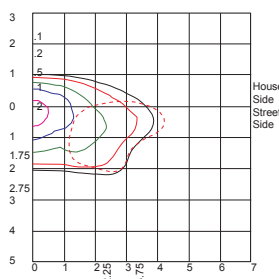

Note :

1. Luminous flux and power consumption measurement allowance is $\pm 10\%$.
2. CRI allowance is ± 5 .

TYPE III - Available in Vertical only

Photometric Data

Polar Graph

Luminaire Classification System Graph

ISO Foot Candle Lines Of Horizontal Illuminance

Coefficient Of Utilization

Sleek Polar Lighting Solutions

ID	Arms	Wattage	Height	Arm Length
KP-4793	Single Arm	1 x 24W LED	3000	600
KP-4794	Double Arm	2 x 24W LED	3000	1200
KP-4795	L Arm	1 x 24W LED	3000	600
KP-4796	V Arm	2 x 24W LED	4000	850
KP-4797	Square Arm	2 x 24W LED	4000	850
KP-4811	Sabina-Dual Arm	2 x 24W LED	3660	1300
KP-4812	Sophia-Dual Arm	2 x 24W LED	3660	1020
KP-4813	Cecile-Asymmetrical Arm	2 x 24W LED	3660	1200
KP-4816	Risha-Single Arm	1 x 24W LED	3660	530
KP-4817	Risha-Dual Arm	2 x 24W LED	3660	1000