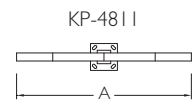

ISO Foot Candle Lines Of Horizontal Illuminance

Coefficient Of Utilization

Sleek Polar Lighting Solutions

ID	Arms	Wattage	Height	Arm Length
KP-4793	Single Arm	1 x 24W LED	3000	600
KP-4794	Double Arm	2 x 24W LED	3000	1200
KP-4795	L Arm	1 x 24W LED	3000	600
KP-4796	V Arm	2 x 24W LED	4000	850
KP-4797	Square Arm	2 x 24W LED	4000	850
KP-4811	Sabina-Dual Arm	2 x 24W LED	3660	1300
KP-4812	Sophia-Dual Arm	2 x 24W LED	3660	1020
KP-4813	Cecile-Asymmetrical Arm	2 x 24W LED	3660	1200
KP-4816	Risha-Single Arm	1 x 24W LED	3660	530
KP-4817	Risha-Dual Arm	2 x 24W LED	3660	1000