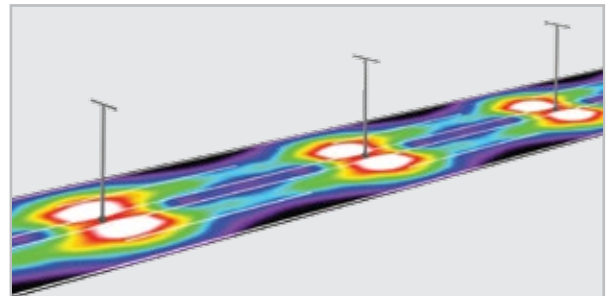

Note :

1. Luminous flux and power consumption measurement allowance is $\pm 10\%$.
2. CRI allowance is ± 5 .

TYPE III - Available in Vertical only