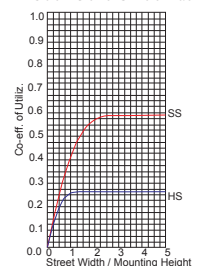

K-Lite plays a supportive role to promote environment friendly technologies and the solutions offered are people centric and designed to enhance the urban beauty.

LED Module

1 x 24W LED

Specification :

LM80 certified LED brand	NICHIA / CREE / LUMILED	
Input current	700 mA	1,050 mA
Colour temperature	3000K / 4/5/5700K	3000K / 4/5/5700K
Colour rendering index	80 / 70	80 / 70
Luminous flux (lm)	1,200 / 1,500	1,700 / 2,000
Power consumption (W)	14	24
Operating temperature (°C)	-40 to +50	-40 to +50
Optics	TYPE III medium	
Ingress protection	IP65	
Optical cover	Polycarbonate	
Certification	LM80 certified / RoHS / CE confirmed	

Note :

1. Luminous flux and power consumption measurement allowance is $\pm 10\%$.
2. CRI allowance is ± 5 .

TYPE III - Available in Vertical only

Photometric Data

Polar Graph

Luminaire Classification System Graph

ISO Foot Candle Lines Of Horizontal Illuminance

Coefficient Of Utilization

Sleek Polar Lighting Solutions

ID	Arms	Wattage	Height	Arm Length
KP-4793	Single Arm	1 x 24W LED	3000	600
KP-4794	Double Arm	2 x 24W LED	3000	1200
KP-4795	L Arm	1 x 24W LED	3000	600
KP-4796	V Arm	2 x 24W LED	4000	850
KP-4797	Square Arm	2 x 24W LED	4000	850
KP-4811	Sabina-Dual Arm	2 x 24W LED	3660	1300
KP-4812	Sophia-Dual Arm	2 x 24W LED	3660	1020
KP-4813	Cecile-Asymmetrical Arm	2 x 24W LED	3660	1200
KP-4816	Risha-Single Arm	1 x 24W LED	3660	530
KP-4817	Risha-Dual Arm	2 x 24W LED	3660	1000