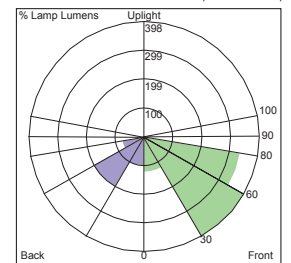

K-Lite plays a supportive role to promote environment friendly technologies and the solutions offered are people centric and designed to enhance the urban beauty.

LED Module

1 x 24W LED

Specification :

LM80 certified LED brand	NICHIA / CREE / LUMILED	
Input current	700 mA	1,050 mA
Colour temperature	3000K / 4/5/5700K	3000K / 4/5/5700K
Colour rendering index	80 / 70	80 / 70
Luminous flux (lm)	1,200 / 1,500	1,700 / 2,000
Power consumption (W)	14	24
Operating temperature (°C)	-40 to +50	-40 to +50
Optics	TYPE III medium	
Ingress protection	IP65	
Optical cover	Polycarbonate	
Certification	LM80 certified / RoHS / CE confirmed	

Note :

1. Luminous flux and power consumption measurement allowance is $\pm 10\%$.
2. CRI allowance is ± 5 .

TYPE III - Available in Vertical only

Photometric Data

Polar Graph

Luminaire Classification System Graph

ISO Foot Candle Lines Of Horizontal Illuminance

Coefficient Of Utilization

Sleek Polar Lighting Solutions

ID	Arms	Wattage	Height	Arm Length
KP-4793	Single Arm	1 x 24W LED	3000	600
KP-4794	Double Arm	2 x 24W LED	3000	1200
KP-4795	L Arm	1 x 24W LED	3000	600
KP-4796	V Arm	2 x 24W LED	4000	850
KP-4797	Square Arm	2 x 24W LED	4000	850
KP-4811	Sabina-Dual Arm	2 x 24W LED	3660	1300
KP-4812	Sophia-Dual Arm	2 x 24W LED	3660	1020
KP-4813	Cecile-Asymmetrical Arm	2 x 24W LED	3660	1200
KP-4816	Risha-Single Arm	1 x 24W LED	3660	530
KP-4817	Risha-Dual Arm	2 x 24W LED	3660	1000