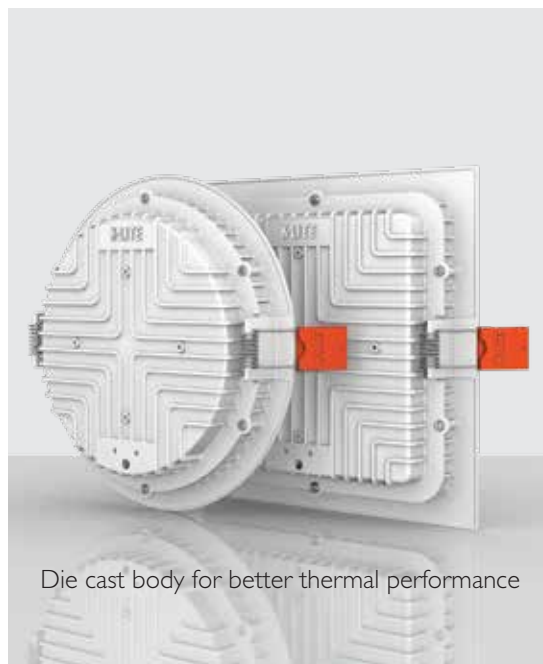

Compact Size . Optimum Performance

"Diva 7" recess mounted range of LED ceiling lights are ideal for LG7 compliance lighting applications. The die cast aluminium housing for better thermal management. High lumen output / Different wattage & CCT options available make this versatile for superior glare free indoor lighting solutions. The diffuser is designed to comply with LG7 lighting requirement.

Diva 7 LED Down Light Series

LG 7 Compliant

Die cast body for better thermal performance

Benefits :

- Excellent efficiency for high energy savings of up to 80% compared to CFL downlights.
- Replacement of existing CFL downlights with even better performance.
- Very low mounting depth.
- Quick & simple installation.
- Flexible deployment options with a wide spectrum of applications.