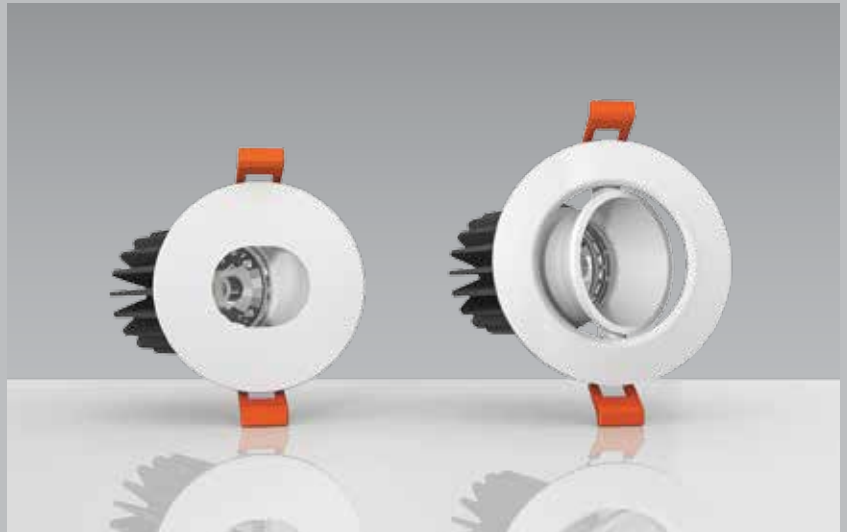

LED Down Lighters

India's Lighting Company

Diva

Gemma

Varsha

Diva LED Ultra Slim Down Light

"Diva" recess mounted range of LED ceiling lights are a perfect fit for varied lighting applications. The die cast aluminium housing is ideal for better thermal management. High lumen output / Different wattage & CCT options available make this versatile for superior glare free indoor lighting solutions.

Compact Size . Optimum Performance

beyond

light

Die cast body for better thermal performance

Benefits :

- Excellent efficiency for high energy savings of up to 80% compared to CFL downlights.
- Replacement of existing CFL downlights with even better performance.
- Very low mounting depth.
- Quick & simple installation.
- Flexible deployment options with a wide spectrum of applications.

Specification

- Recess mounting, DIVA LED ultra slim down lighter is the perfect fit for all indoor lighting applications.
- The housing is constructed from die-cast aluminium for better thermal management finished with white epoxy polyester powder coating.
- High efficiency diffuser for glare free, uniform light distribution.
- High lumen output, Integrated with SMD 2835 LEDs.
- High PF constant current LED driver with surge and thermal protection.
- Suitable for operation on 240V, 50Hz single phase ac supply.
- Ideal for super low depth space constraint false ceiling.
- IP20 Protected.
- Ordering guide : KL-7665-CCT (Colour Temperature)
- Available CCT WW : Warm White (3000K), CW : Cool White (6000K), NW : Neutral White (4000K).
- Warranty : 2 years.