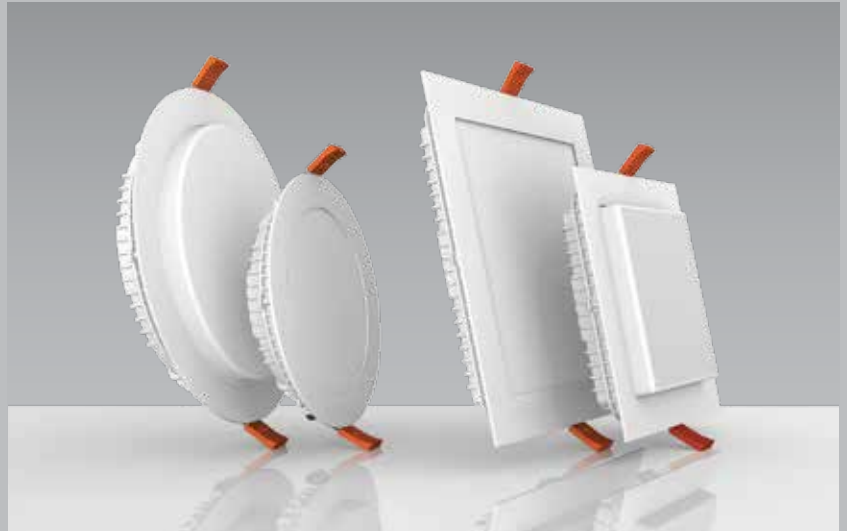

LED Down Lighters

India's Lighting Company

Diva

Gemma

Varsha

Diva LED Ultra Slim Down Light

"Diva" recess mounted range of LED ceiling lights are a perfect fit for varied lighting applications. The die cast aluminium housing is ideal for better thermal management. High lumen output / Different wattage & CCT options available make this versatile for superior glare free indoor lighting solutions.

Compact Size . Optimum Performance

beyond

light

Die cast body for better thermal performance

Benefits :

- Excellent efficiency for high energy savings of up to 80% compared to CFL downlights.
- Replacement of existing CFL downlights with even better performance.
- Very low mounting depth.
- Quick & simple installation.
- Flexible deployment options with a wide spectrum of applications.

Specification

- Recess mounting, DIVA LED ultra slim down lighter is the perfect fit for all indoor lighting applications.
- The housing is constructed from die-cast aluminium for better thermal management finished with white epoxy polyester powder coating.
- High efficiency diffuser for glare free, uniform light distribution.
- High lumen output, Integrated with SMD 2835 LEDs.
- High PF constant current LED driver with surge and thermal protection.
- Suitable for operation on 240V, 50Hz single phase ac supply.
- Ideal for super low depth space constraint false ceiling.
- IP20 Protected.
- Ordering guide : KL-7665-CCT (Colour Temperature)
- Available CCT WW : Warm White (3000K), CW : Cool White (6000K), NW : Neutral White (4000K).
- Warranty : 2 years.

Compact Size . Optimum Performance

"Diva 7" recess mounted range of LED ceiling lights are ideal for LG7 compliance lighting applications. The die cast aluminium housing for better thermal management. High lumen output / Different wattage & CCT options available make this versatile for superior glare free indoor lighting solutions. The diffuser is designed to comply with LG7 lighting requirement.